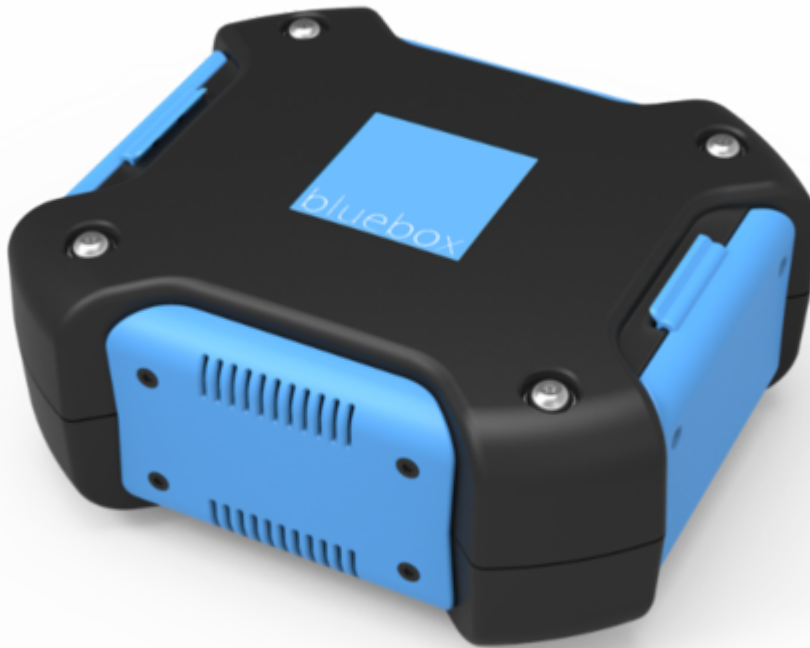

# Bluebox Wow goes live on Royal Jordanian

By **Rick Lundstrom** on May, 28 2019 | Connectivity & Satellites

The Bluebox Wow system went live on Royal Jordanian May 26

[Royal Jordanian](#) has selected [Bluebox Aviation Systems](#) to provide a wireless inflight entertainment system on board the airline's four Airbus A319 and six A320 aircraft.

"Sky Connect", as the new IFE service is called, is deployed on the [Bluebox Wow](#) portable wireless IFE system that went live May 26. Royal Jordanian passengers are able to stream movies and TV shows for free to their own personal devices. Additional content includes music, games and airline information.

"We're continually enhancing our passenger services across all touch points - and Bluebox Wow enables us to do that by delivering wireless IFE to passengers' own devices," said Royal Jordanian President and CEO Stefan Pichler. "It is both a cost-effective and quick way of modernising the IFE on part of our medium- and short- haul fleet, and with Bluebox's commitment to continually invest in new capabilities, we know that as the technology advances, so will our ability to deliver even more for our passengers."

"We are delighted that Royal Jordanian has chosen Bluebox Wow," said Kevin Clark, CEO, Bluebox. "Both the technological innovation and the deployment model of Bluebox Wow make Royal Jordanian and its fleet of A319s and A320s a natural fit for Bluebox Wow - a solution that engages passengers 1